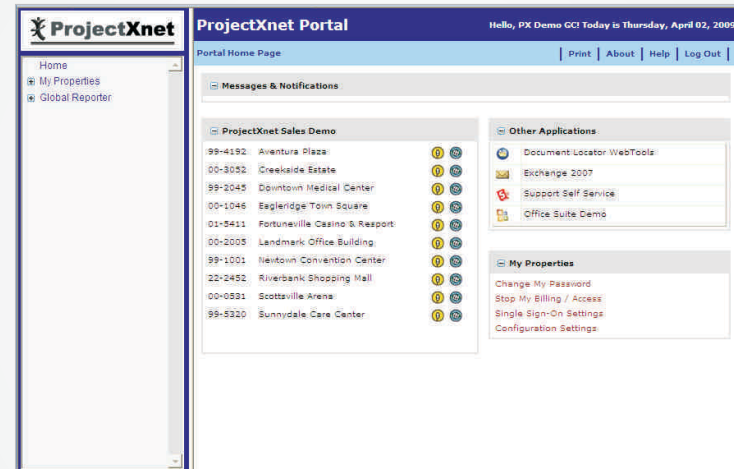

ProjectXnet Portal Home Page

ProjectXnet Portal is used for certain application access, provisioning, support, and reporting. It is not required for all use cases.